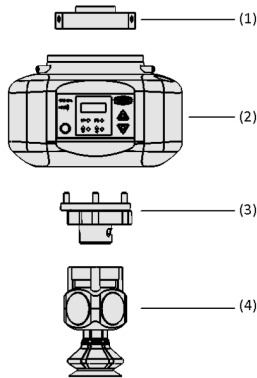

Handling Sets ECBPi

Handling Sets ECBPi

System Design Handling Sets ECBPi

Suitability for Industry Specific Applications

Applications

- Ready-to-connect handling set for lightweight robots and cobots based on an intelligent, electrical vacuum generator
- In addition to the vacuum generator, also includes flange, gripper and connection cable
- Handling of airtight and slightly porous workpieces
- Integrated interface for controlling, regulating and monitoring the handling process

Design

- Flange adapter plate (1) for mechanical connection to the lightweight robot or cobot
- M12 8-pin plug connection as digital interface between the ECBPi (2) to the robot
- NFC interface for convenient data transfer via smartphone
- Flange for gripper connection (3)
- End effector VEE (4) with a replaceable suction cup
- Connection cable for electrical connection to the robot

Product highlights

-

Handling Sets ECBPi

Ordering Data Handling Sets ECBPi

Type	Part no.
ROB-SET ECBPi UR	10.03.01.00504
ROB-SET ECBPi FANUC	10.03.01.00505
ROB-SET ECBPi KUKA	10.03.01.00506
ROB-SET ECBPi YASKAWA	10.03.01.00509
ROB-SET ECBPi TECHMAN	10.03.01.00538
ROB-SET ECBPi OMRON	10.03.01.00544
ROB-SET ECBPi DOOSAN	10.03.01.00568
ROB-SET VISION UR	10.03.01.00583
ROB-SET ECBPi FANUC	10.03.01.00623

Handling Sets ECBPi

Design Data Handling Sets ECBPi

Handling Sets ECBPi

Design Data Handling Sets ECBPi

Type	D [mm]	H [mm]
ROB-SET ECBPi UR	151.5	188.8
ROB-SET ECBPi FANUC	151.5	188.8
ROB-SET ECBPi KUKA	151.5	188.8
ROB-SET ECBPi YASKAWA	151.5	205.2
ROB-SET ECBPi TECHMAN	151.5	202.6
ROB-SET ECBPi OMRON	151.5	202.6
ROB-SET ECBPi DOOSAN	151.5	188.8
ROB-SET VISION UR	151.5	331.0