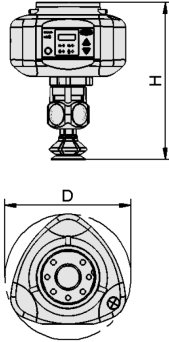

Design

- Flange adapter plate (1) for mechanical connection to the lightweight robot or cobot
- M12 8-pin plug connection as digital interface between the ECBPi (2) to the robot
- NFC interface for convenient data transfer via smartphone
- Flange for gripper connection (3)
- End effector VEE (4) with a replaceable suction cup
- Connection cable for electrical connection to the robot

Product highlights

-

Handling Sets ECBPi

Ordering Data Handling Sets ECBPi

Type	Part no.
ROB-SET ECBPi UR	10.03.01.00504
ROB-SET ECBPi FANUC	10.03.01.00505
ROB-SET ECBPi KUKA	10.03.01.00506
ROB-SET ECBPi YASKAWA	10.03.01.00509
ROB-SET ECBPi TECHMAN	10.03.01.00538
ROB-SET ECBPi OMRON	10.03.01.00544
ROB-SET ECBPi DOOSAN	10.03.01.00568
ROB-SET VISION UR	10.03.01.00583
ROB-SET ECBPi FANUC	10.03.01.00623

Handling Sets ECBPi

Design Data Handling Sets ECBPi

Handling Sets ECBPi

Design Data Handling Sets ECBPi

Type	D [mm]	H [mm]
ROB-SET ECBPi UR	151.5	188.8
ROB-SET ECBPi FANUC	151.5	188.8
ROB-SET ECBPi KUKA	151.5	188.8
ROB-SET ECBPi YASKAWA	151.5	205.2
ROB-SET ECBPi TECHMAN	151.5	202.6
ROB-SET ECBPi OMRON	151.5	202.6
ROB-SET ECBPi DOOSAN	151.5	188.8
ROB-SET VISION UR	151.5	331.0