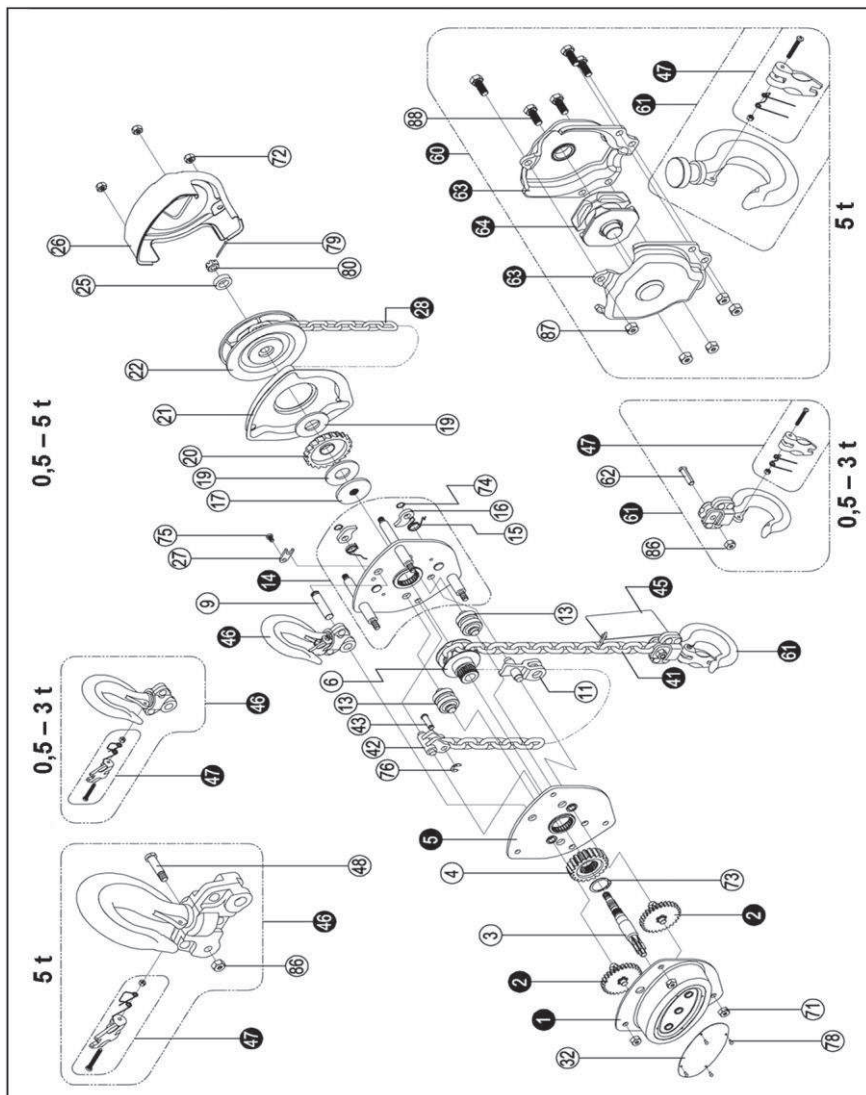

**SVERO Chain Block 14 – Spare parts 0,25 t**

When ordering spare parts, specify model, WLL, part number and the quantity needed.

When ordering chain, also specify lifting height.

If the load chain has been damaged or worn out the load sheave probably has to be replaced.

**Spare parts list 0,25 t**

<b>Pos</b>	<b>Description</b>	<b>0,25 t</b>
1	Gear cover assy	1411001
2	Disc gear assy	1411002
3	Drive shaft	1411003
4	Splined gear	1411004
5	Right side plate assy	1411005
6	Load chain sprocket	1411006
9	Top hook shaft	1411009
11	Chain stripper	1411011
13	Guide roller	1411013
14	Left side plate assy	1411014
15	Pawl spring	1411015
16	Pawl	1411016
17	Brake seat	1411017
19	Friction plate	1411019
20	Ratchet wheel	1411020
21	Brake cover	1411021
22	Hand chain wheel	1411022
25	Washer	1411025
26	Hand chain cover	1411026
27	Positioned plate	1411027
28	Hand Chain	1411028
32	Name plate	1411032
41	Load Chain	1411041
42	End anchor	1411042
43	End anchor pin	1411043
45	Warning plate assy	1411045
46	Top hook assy	1411046
47	Safety latch assy	1411047
61	Bottom hook assy	1411061
62	Bottom hook pin	1411062
71	Metal lock nut	1411071
72	Metal lock nut	1411072
74	Circlip	1411074
75	Cross head screw	1411075
76	Split retainer	1411076
78	Name plate	1411078
79	Split pin	1411079
80	Hexagon nut	1411080

**SVERO Chain Block 14 – Spare parts 0,5 – 5 t**

When ordering spare parts, specify model, WLL, part number and the quantity needed.

When ordering chain, also specify lifting height.

If the load chain has been damaged or worn out the load sheave probably has to be replaced.