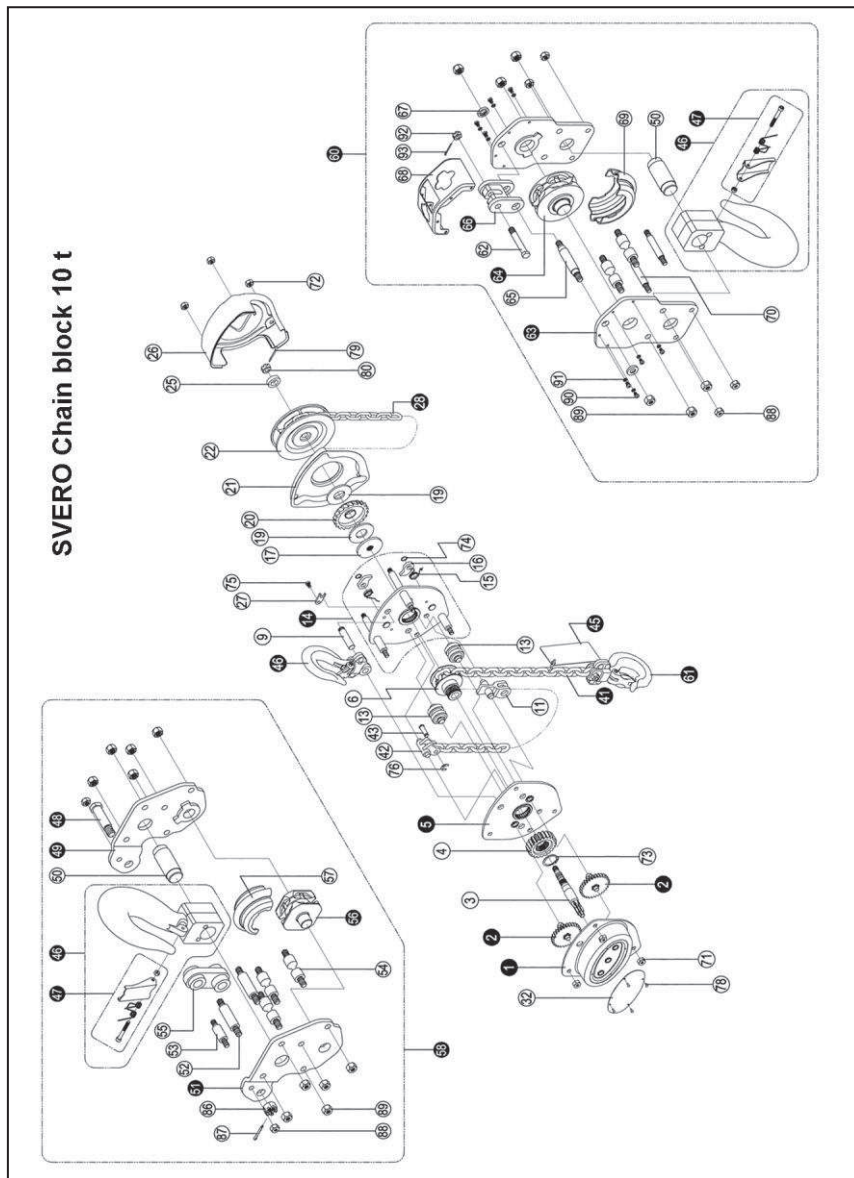

SVERO Chain Block 14 – Spare parts 10 t

When ordering spare parts, specify model, WLL, part number and the quantity needed.

When ordering chain, also specify lifting height.

If the load chain has been damaged or worn out the load sheave probably has to be replaced.

Spare parts list 10 t

Pos	Description	10 t	Pos	Description	10 t
1	Gear cover assy	1423001	54	Stay bolt B	1423054
2	Disc gear assy	1423002	55	Suspension plate	1423055
3	Drive shaft	1423003	56	Idler sheave assy	1423056
4	Splined gear	1423004	57	Protection cover	1423057
5	Right side plate assy	1423005	58	Top hook assy	1423058
6	Load chain sprocket	1423006	60	Bottom hook assy	1423060
9	Top hook shaft	1423009	62	Bottom hook pin	1423062
11	Chain stripper	1423011	63	Hook plate	1423063
13	Guide roller	1423013	64	Bottom idler sheave assy	1423064
14	Left side plate assy	1423014	65	Shaft	1423065
15	Pawl spring	1423015	66	Plate	1423066
16	Pawl	1423016	67	Washer	1423067
17	Brake seat	1423017	68	Protection cover	1423068
19	Friction plate	1423019	69	Cover	1423069
20	Ratchet wheel	1423020	70	Bolt	1423070
21	Brake cover	1423021	71	Metal lock nut	1423071
22	Hand chain wheel	1423022	72	Metal lock nut	1423072
25	Washer	1423025	73	Circlip	1423073
26	Hand chain cover	1423026	74	Circlip	1423074
27	Positioned plate	1423027	75	Cross head screw	1423075
28	Hand chain	1423028	76	Split retainer	1423076
32	Name plate	1423032	78	Name plate	1423078
41	Load chain	1423041	79	Split pin	1423079
42	End anchor	1423042	80	Hexagon nut	1423080
43	End anchor pin	1423043	86	Hexagon recess nut	1423086
45	Warning plate assy	1423045	87	Split pin	1423087
46	Top hook assy	1423046	88	Metal lock nut	1423088
47	Safety latch assy	1423047	89	Metal lock nut	1423089
48	Top hook pin	1423048	90	Cross head screw	1423090
49	Plate (right)	1423049	91	Light spring washer	1423091
50	Shaft	1423050	92	Hexagon recess nut	1423092
51	Plate (left)	1423051	93	Split pin	1423093
52	Stay bolt A	1423052			
53	Short bolt	1423053