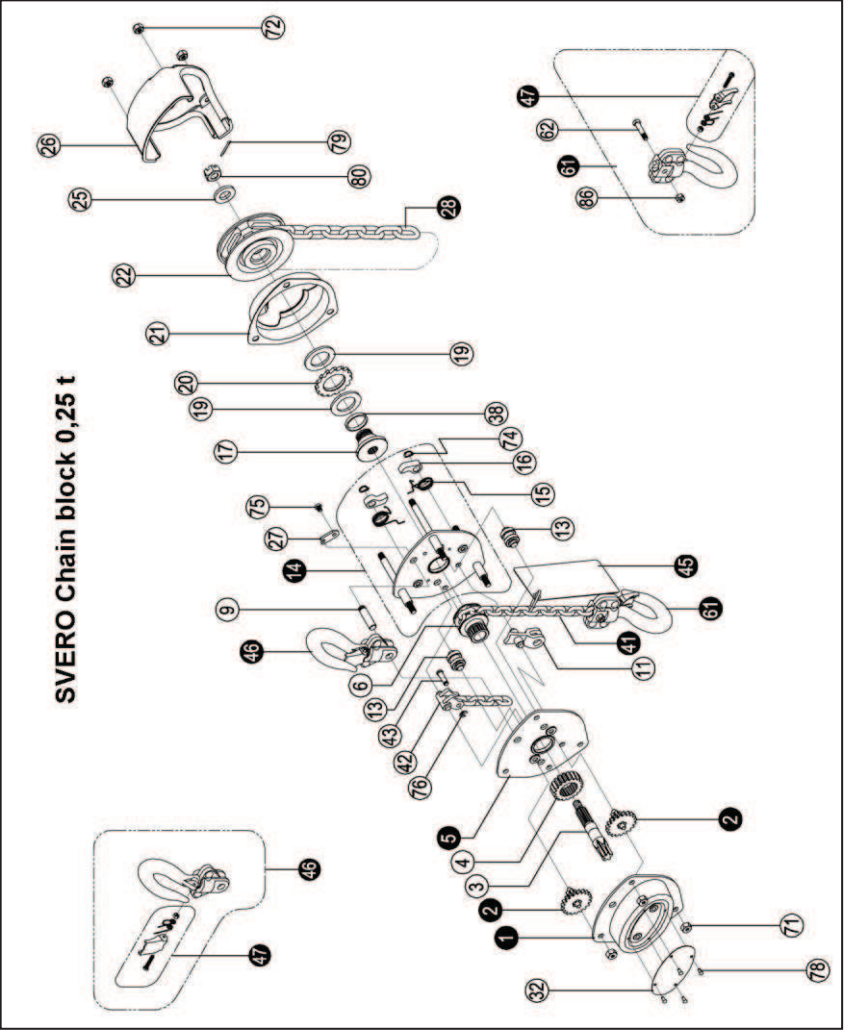

**SVERO Chain Block 14 – Spare parts 0,25 t**

When ordering spare parts, specify model, WLL, part number and the quantity needed.

When ordering chain, also specify lifting height.

If the load chain has been damaged or worn out the load sheave probably has to be replaced.

**Spare parts list 0,25 t**

<b>Pos</b>	<b>Description</b>	<b>0,25 t</b>
1	Gear cover assy	1411001
2	Disc gear assy	1411002
3	Drive shaft	1411003
4	Splined gear	1411004
5	Right side plate assy	1411005
6	Load chain sprocket	1411006
9	Top hook shaft	1411009
11	Chain stripper	1411011
13	Guide roller	1411013
14	Left side plate assy	1411014
15	Pawl spring	1411015
16	Pawl	1411016
17	Brake seat	1411017
19	Friction plate	1411019
20	Ratchet wheel	1411020
21	Brake cover	1411021
22	Hand chain wheel	1411022
25	Washer	1411025
26	Hand chain cover	1411026
27	Positioned plate	1411027
28	Hand Chain	1411028
32	Name plate	1411032
41	Load Chain	1411041
42	End anchor	1411042
43	End anchor pin	1411043
45	Warning plate assy	1411045
46	Top hook assy	1411046
47	Safety latch assy	1411047
61	Bottom hook assy	1411061
62	Bottom hook pin	1411062
71	Metal lock nut	1411071
72	Metal lock nut	1411072
74	Circlip	1411074
75	Cross head screw	1411075
76	Split retainer	1411076
78	Name plate	1411078
79	Split pin	1411079
80	Hexagon nut	1411080

**SVERO Chain Block 14 – Spare parts 0,5 – 5 t**

When ordering spare parts, specify model, WLL, part number and the quantity needed.

When ordering chain, also specify lifting height.

If the load chain has been damaged or worn out the load sheave probably has to be replaced.